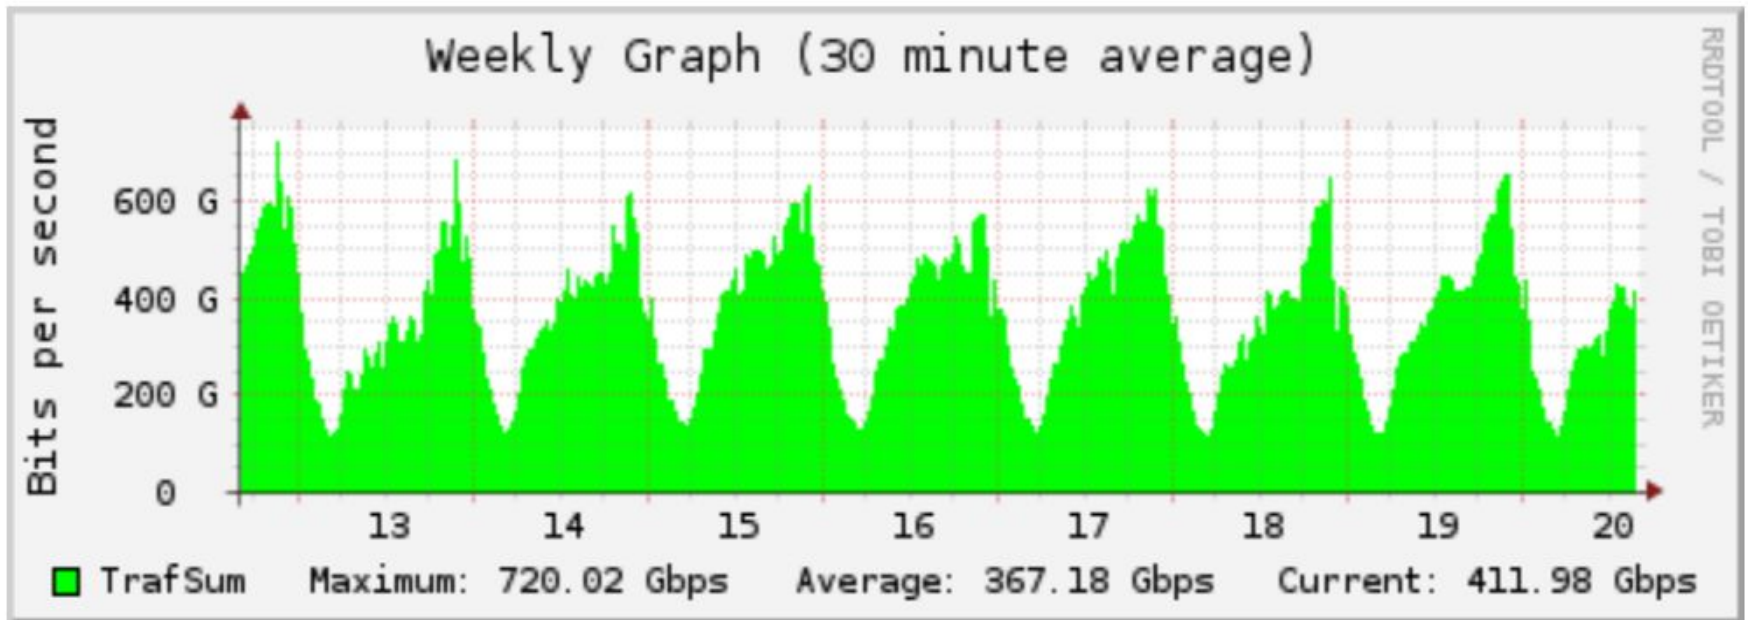

Qual é a situação atual do IPv6 em São Paulo?

Tráfego IPv6 trocado no IX.br São Paulo

Fonte: <https://ix.br/trafego/agregado/sp/v6>