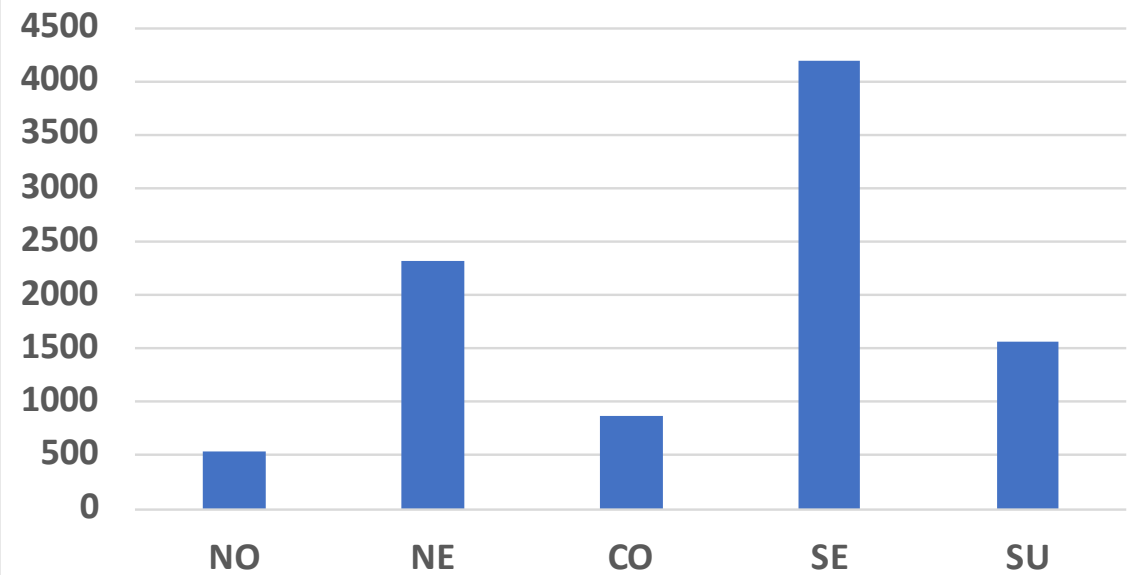

ASNs por região